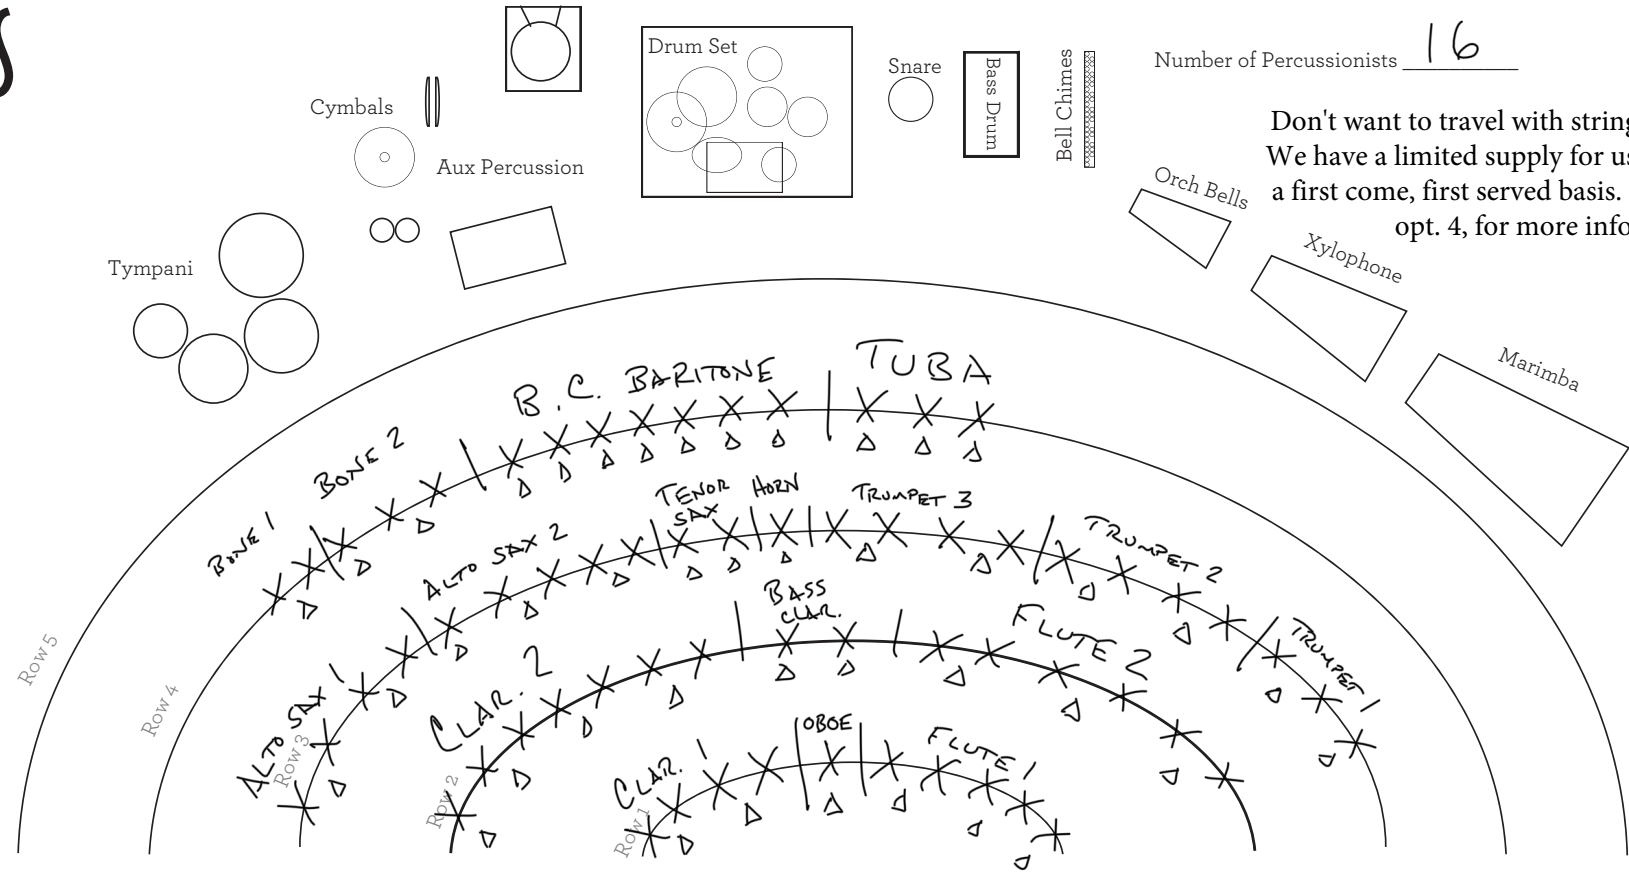

Workshop Band Plot

Venue _____

Number of Percussionists 16

Don't want to travel with string basses and cellos?
We have a limited supply for use for a small fee on a first come, first served basis. Call 800-359-0509 opt. 4, for more information

	Chairs	Stands
Row 1	10	6
Row 2	15	9
Row 3	23	14
Row 4	15	13
Row 5		
Total	63	42

Conductor
Podium

5 rows max
Leave unused rows blank

Group Name CRANDALL HS CONCERT BAND

Date of workshop FRIDAY, MARCH 9, 2018